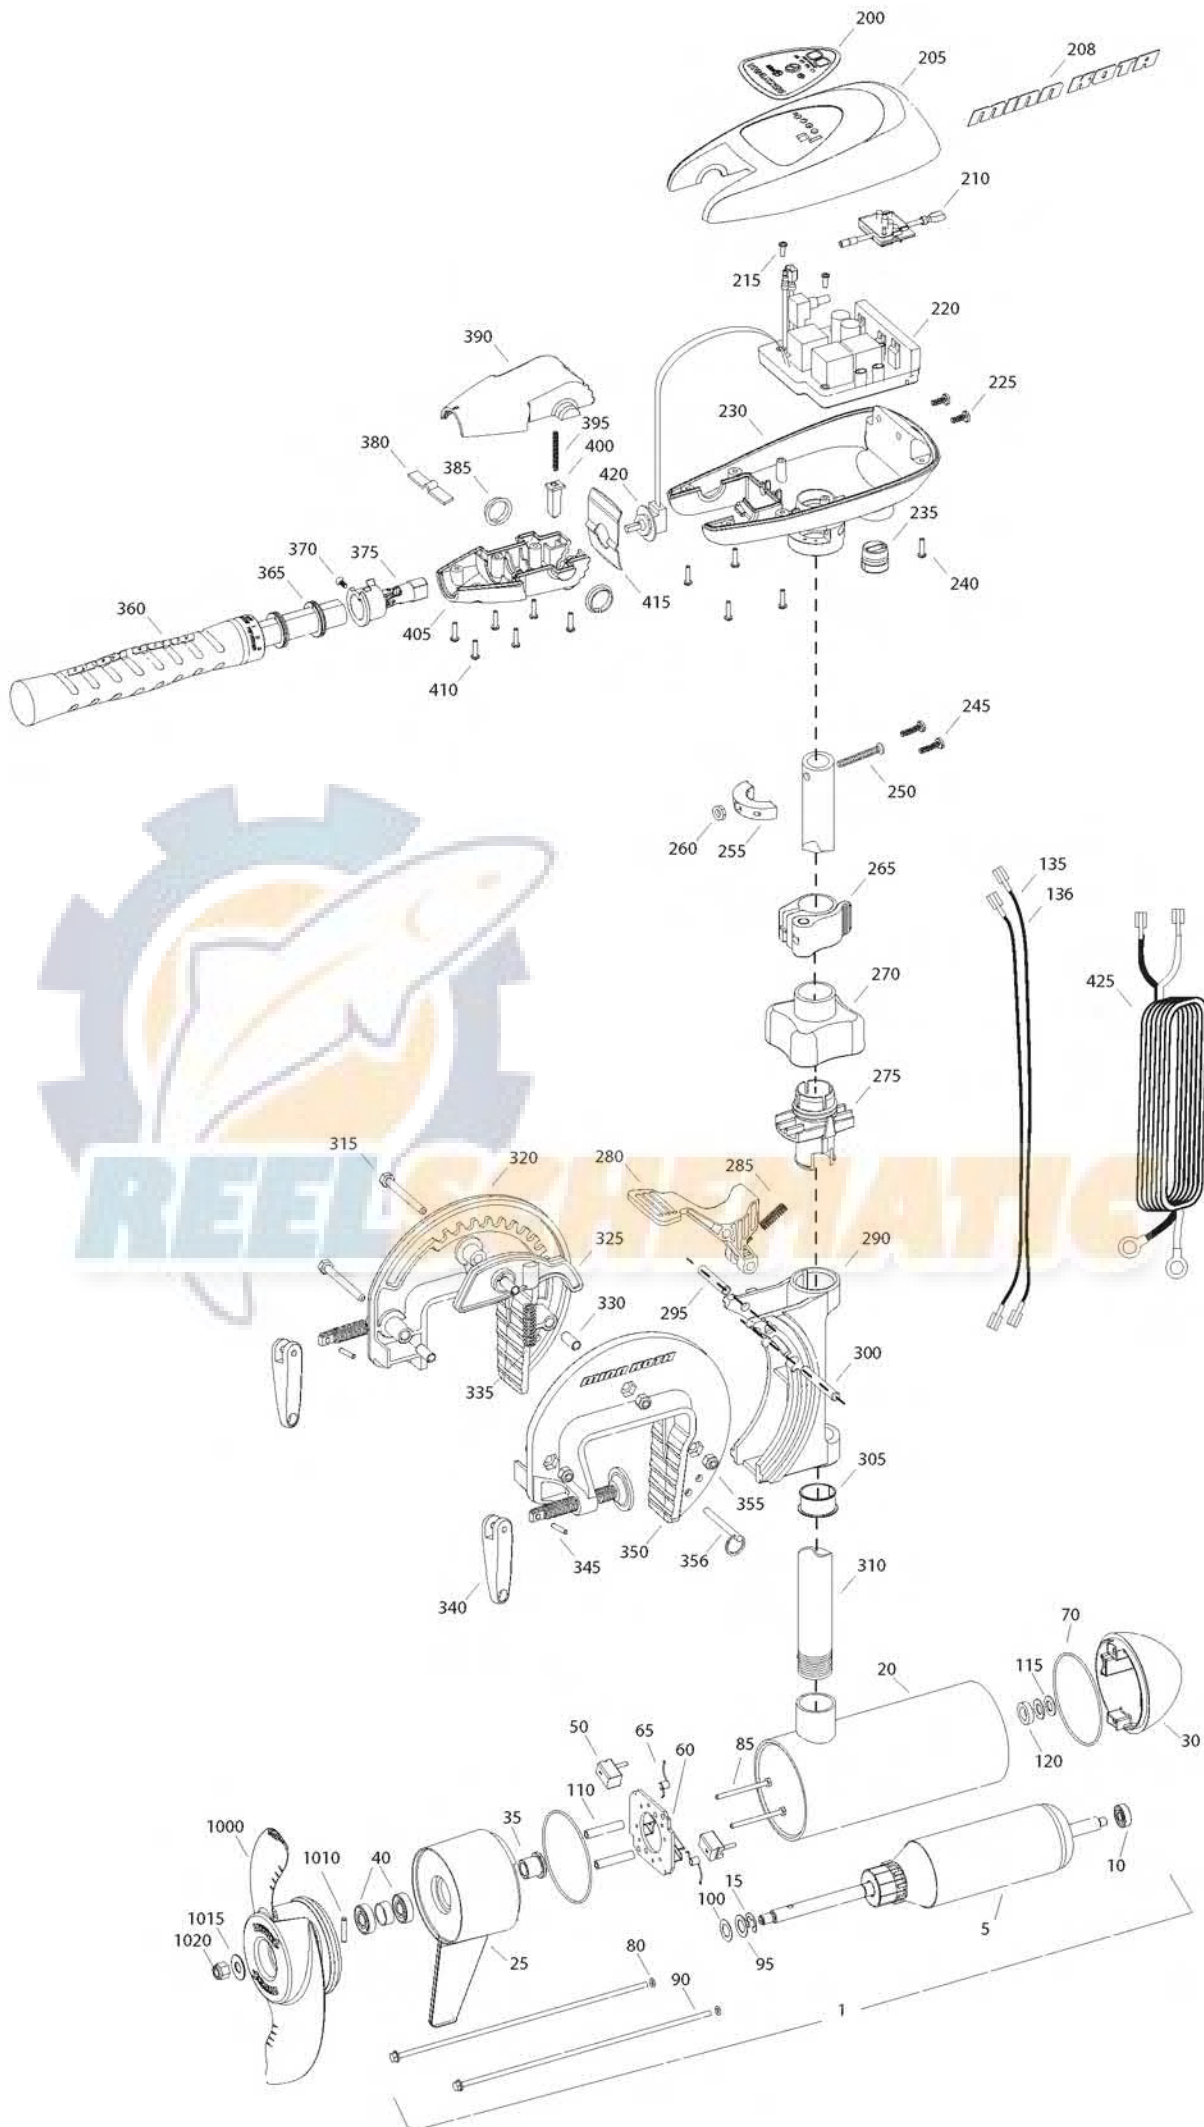

RT101/T
101 LBS THRUST
36 VOLT 46 AMPS
52" SHAFT

for use with "M" serial numbers
2-year warranty

Item	P/N	Description	Qty	Item	P/N	Description	Qty	Item	P/N	Description	Qty
1	2316288	36V Motor 52" SW	1	■	2991798	Bracket assy, Aluminum [270-356]	1	■	1378132	Propeller kit WW2	
5	2-100-216	Armature assembly	1	270	2060100	Knob, steering tension, soft	1	■	2994876	Propeller bag assy	
10	140-010	Bearing	1	275	2068400	Collet	1	1000	2331160	Propeller WW2	1
15	788-040	Retaining ring	1	280	2064200	Lock arm	1	1010	2262658	Drive pin, large	1
20	2-200-310	Center housing assembly	1	285	2062701	Spring, lock arm	1	1015	2091701	Washer, prop, large	1
25	2-300-340	Brush end housing assembly	1	290	2061821	Hinge	1	1020	2198401	Nut, nylock, prop, Anode	1
30	421-376	Plain end housing assembly STD	1	295	2062603	Pin, lock, ss	1				
35	144-017	Flange bearing	1	300	2062603	Pin, lock, ss	1				
40	880-025	Seal	2	305	2037301	Bushing, hinge	1				
50	188-094	Brush	2	310	2002014	Tube 52"	1				
60	9-738-004	Brush plate assembly	1	315	2063501	Bolt 1/4-20 x 2 3/8", ss	3				
65	975-041	Brush spring	2	320	2771949	Bracket, right, SW	1				
70	701-043	O-ring, motor	2	325	2067905	Cam deactivator	1				
80	701-009	O-ring, thru-bolt	2	330	2067306	Bushing, dowel 1/4 x 1/2	3				
85	830-027	Screw, 10-32 x 2	2	335	2062702	Spring, cam deactivator	1				
90	830-096	Thru-bolt	2	■	2771303	Clamp screw kit	2 per kit				
95	990-051	Washer, steel	2	340	2050925	Handle, clamp	2				
100	990-052	Washer, nylatron	2	345	2052625	Roll pin	2				
110	973-025	Spacer, brush plate	2	350	2771948	Bracket, left, SW	1				
115	992-010	Washer, Belleville	2	355	2263103	Nut, 1/4-20, nylock, ss	3				
120	992-045	Spacer, thrust	1	356	2062604	Pin, stop	1				
135	640-018	Leadwire, black	1								
136	640-123	Leadwire, red	1	■	2990957	Handle assy, VARS [360-410]	1				
■	2889460	Seal and O-ring Kit		360	2990456	Grip/handle assy, VARS [360-375]	1				
				365	2060015	Bearing, handle	2				
200	2095604	Decal, c-box cover	1	370	2063405	Screw, #6 PFH SS	1				
205	2060296	C-box cover	1	375	2884092	Yoke / spider assy, VARS	1				
208	2325666	Decal - MinnKota	2	380	2302742	Spring, detent, off	1				
210	2074082	Battery meter, 36v SW	1	385	2060005	Bearing, handle pivot	2				
215	2043427	Screw, #8 x 7/8 SS	2	390	2060900	Handle pivot, top	1				
220	2184017	Control board, 24/36v	1	395	2302745	Spring, release button	1				
225	2303434	Screw, #8-30 x 5/8 SS	2	400	2063700	Button, release	1				
230	2062503	Control box, VARS, SW	1	405	2060905	Handle pivot, bottom	1				
235	2062905	Strain relief	1	410	2303412	Screw, #6 x 5/8 SS	6				
240	2303412	Screw, #6 x 5/8 SS	6	415	2062715	Spring, handle pivot	1				
245	2263434	Screw, #8 x 1 SS	2	420	2061700	Washer, pot holder	1				
250	2263406	Screw, #10-24 x 2 SS	1	425	2992523	Leadwire assy, includes [235]	1				
255	2061517	Collar, c-box	1								
260	2333101	Nut, 10-24, nylock, SS	1								
265	2991521	Cam lock/depth collar assy	1								